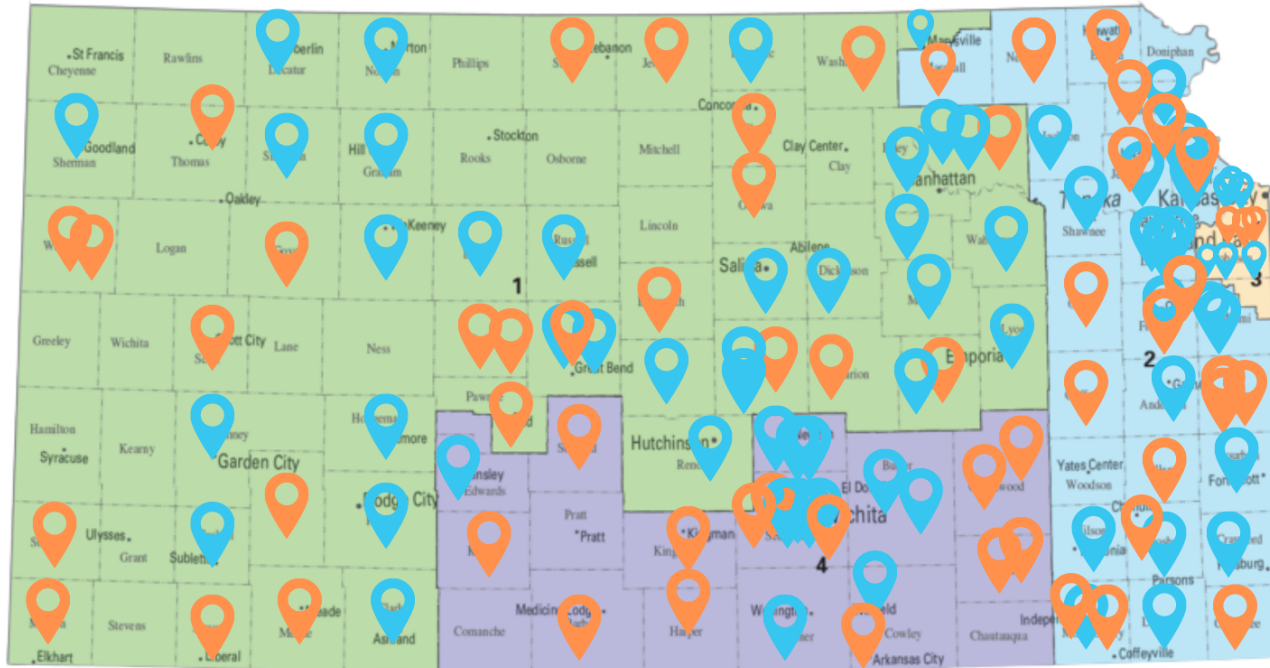

Humanities Kansas Impact Map FY 2021

-  1 HK event
-  2 or more HK events