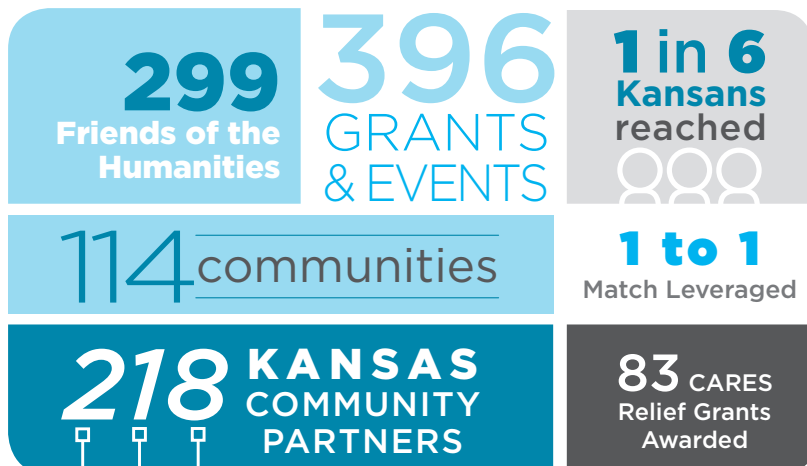

Stories are the heart of this work. Since our founding as an independent nonprofit in 1972, Humanities Kansas has used stories rooted in the humanities to spark fresh thinking and navigate challenging conversations. Stories carry our culture; they educate and change us. The stories of this past year will unfold for generations to come and we gratefully connect ours to yours.

All the very best,

Jason Wesco
Chair, Board of Directors (2020)

Julie L. Mulvihill
Executive Director

THE MOVEMENT OF IDEAS IN FY 2020

HK 2020 Board of Directors

Patricia E. Ackerman, Abilene
Brad Allen, Lawrence
Kent Blansett, Lawrence
Conny Bogaard, Garden City
Lori A. Goetsch, Manhattan
Kim Goodnight, Maize
Natalie G. Haag, Topeka
Nickolaus Hernandez, Dodge City
Mike Heldstab, Wichita
Brandon Hines, Hays
Jane Holwerda, Dodge City
James T. Lane, Overland Park
Roetta Mann, Quinter
Denise L. McNabb, Waverly
Eric Norris, Lawrence
Kim Perez, Hays
Sheilah Philip, Overland Park
Lisa Sisley, Manhattan
Jason Wesco, Pittsburg (Chair)

On the cover: *Crossroads: Change in Rural America* Smithsonian exhibition at the Volland Store, Alma.

FY 2020 Financial Overview

November 1, 2019 – October 31, 2020

HK receives income from diverse public and private sources. The National Endowment for the Humanities remained the single most important source of income in 2020, providing 89% of HK revenues. The private sector provided 8%, with 3% coming from the State of Kansas. In Fiscal Year 2020, Kansans contributed \$724,796.62 in Cost Share and In-Kind Services. In FY 2020, HK received \$471,468 in relief funds from the Coronavirus Aid, Relief, and Economic Security (CARES Act) economic stabilization plan. These funds are included in the NEH and Program and Program Services categories.