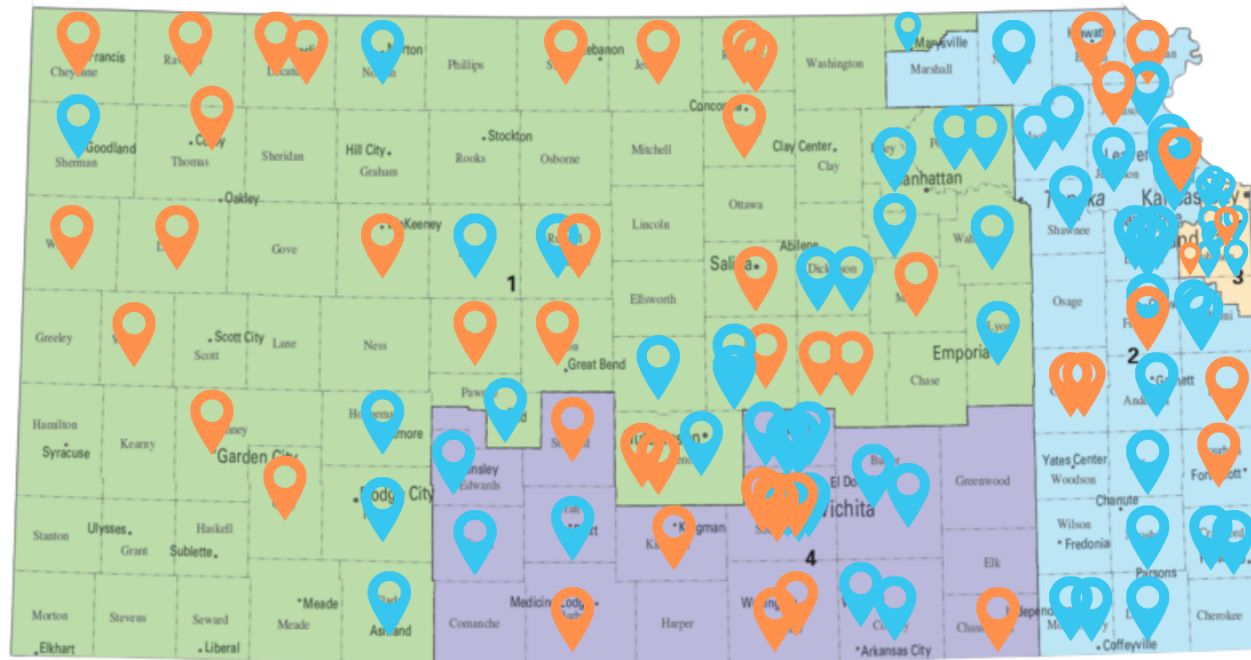

Humanities Kansas Impact Map FY 2020

-  1 HK event
-  2 or more HK events